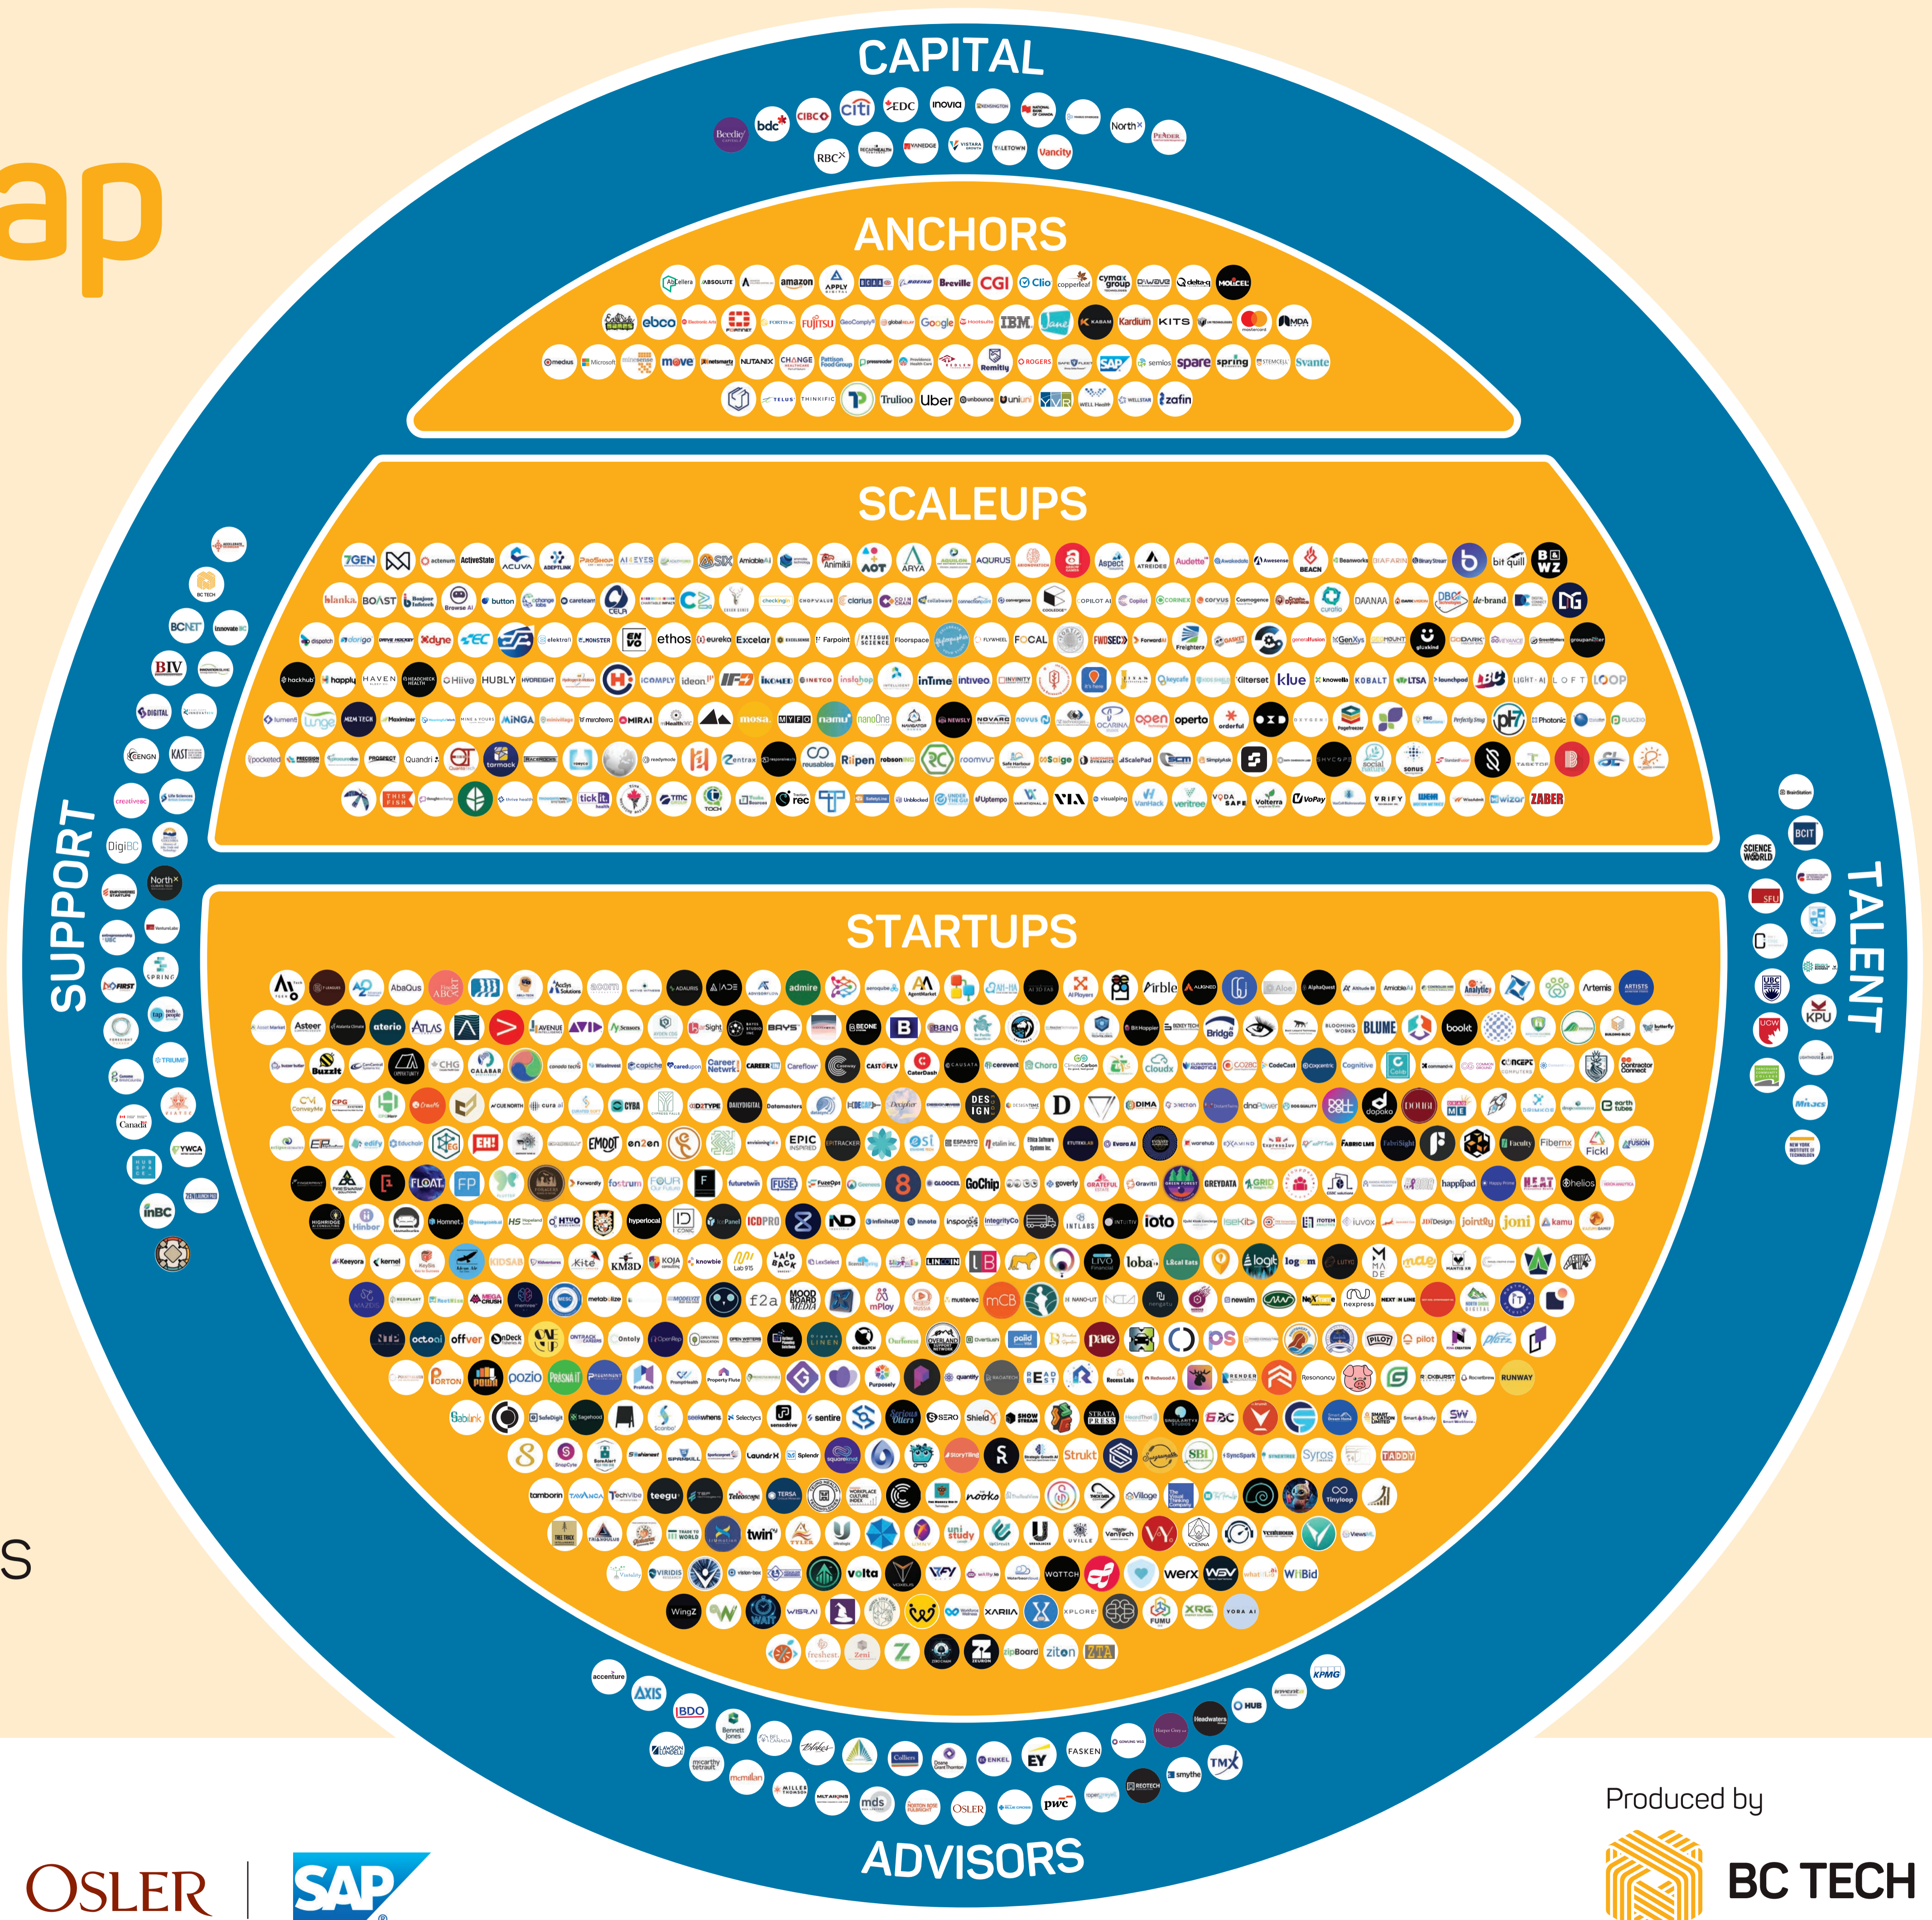

# BC TechMap 2026

## Tech represents

12,000+  
COMPANIES

9.6% OF BC'S  
ECONOMY

271,000  
TECH WORKERS

\$30B ANNUAL  
INVESTMENT IN JOBS

In partnership with:

Produced by